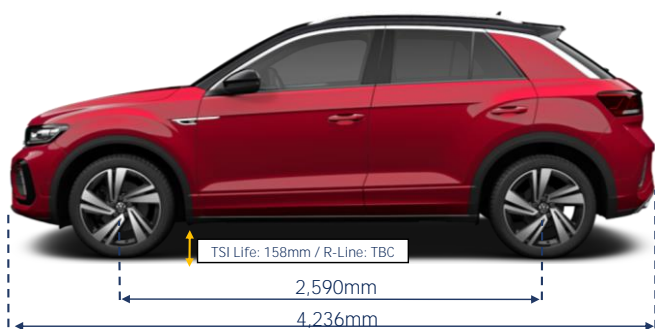

Technical Data	Life	R-Line
Engine Type	4-Cylinder inline Turbo	4-Cylinder inline Turbo
Fuel Type	Petrol (Minimum 95 RON)	Petrol (Minimum 95 RON)
Cubic Capacity (cc)	1,395	1,395
Maximum Power (kW) @ rpm	110kW (5,000rpm - 6,000rpm)	110kW (5,000rpm - 6,000rpm)
Maximum Torque (Nm) @ rpm	250Nm (1,500rpm - 3,500rpm)	250Nm (1,500rpm - 3,500rpm)
Drivetrain	Front Wheel Drive	Front Wheel Drive
Transmission	8 Speed Automatic	8 Speed Automatic
Tare weight (kg)	1,400kg	1,400kg
Trailer load limit 12% gradient (Braked / Unbraked)	1,500kg / 670kg	1,500kg / 670kg
Luggage Capacity (VDA) (Rear seats upright, rear bench forward / rear seats folded, rear bench forward)	445L / 1290L	445L / 1290L
Fuel tank capacity (L, approx.)	50L	50L
Combined Fuel consumption (L/100km), 3P-WLTP converted§	7.0	7.0
Combined CO₂ emissions (g/km), 3P-WLTP converted§	159	159
Emission standard	Euro 6 (NEDC)	Euro 6 (NEDC)
Start/stop system with generative braking	●	●
5 year / 150,000 km (whichever occurs first) mechanical warranty, 5 year VW roadside assistance and 12 year anti-corrosion warranty	●	●
Volkswagen Service Plan - Scheduled Servicing for 3 years or up to 45,000km (whichever occurs first)	$1,295	$1,295
Volkswagen Service Plan - Scheduled Servicing for 5 years or up to 75,000km (whichever occurs first)	$2,595	$2,595