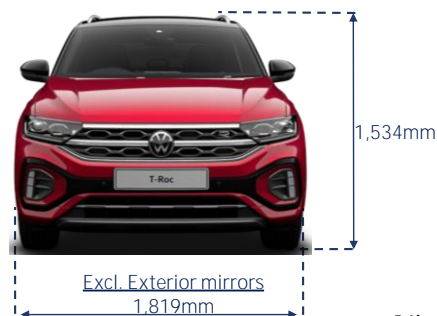

Technical Data	Life	R-Line
Engine Type	4-Cylinder inline Turbo	4-Cylinder inline Turbo
Fuel Type	Petrol (Minimum 95 RON)	Petrol (Minimum 95 RON)
Cubic Capacity (cc)	1,395	1,395
Maximum Power (kW) @ rpm	110kW (5,000rpm - 6,000rpm)	110kW (5,000rpm - 6,000rpm)
Maximum Torque (Nm) @ rpm	250Nm (1,500rpm - 3,500rpm)	250Nm (1,500rpm - 3,500rpm)
Drivetrain	Front Wheel Drive	Front Wheel Drive
Transmission	8 Speed Automatic	8 Speed Automatic
Tare weight (kg)	1,400kg	1,400kg
Trailer load limit 12% gradient (Braked / Unbraked)	1,500kg / 670kg	1,500kg / 670kg
Luggage Capacity (VDA) (Rear seats upright, rear bench forward / rear seats folded, rear bench forward)	445L / 1290L	445L / 1290L
Fuel tank capacity (L, approx.)	50L	50L
Combined Fuel consumption (L/100km), 3P-WLTP converted§	7.0	7.0
Combined CO₂ emissions (g/km), 3P-WLTP converted§	159	159
Emission standard	Euro 6 (NEDC)	Euro 6 (NEDC)
Start/stop system with generative braking	●	●
5 year / 150,000 km (whichever occurs first) mechanical warranty, 5 year VW roadside assistance and 12 year anti-corrosion warranty	●	●
Volkswagen Service Plan - Scheduled Servicing for 3 years or up to 45,000km (whichever occurs first)	$1,295	$1,295
Volkswagen Service Plan - Scheduled Servicing for 5 years or up to 75,000km (whichever occurs first)	$2,595	$2,595