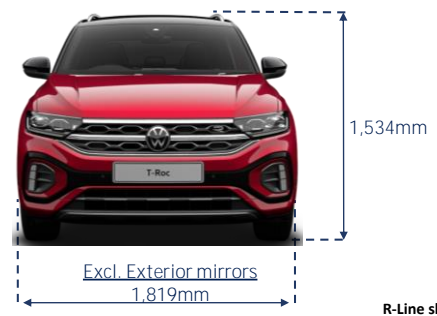

§Converted to WLTP-3P from official manufacturer's NEDC tests using vehicle 1,530kg in weight.

Specifications and colours are as planned at February 2025 for Model Year 2025 and subject to change without notice or obligation.

Technical Data	Life	R-Line
Engine Type	4-Cylinder inline Turbo	4-Cylinder inline Turbo
Fuel Type	Petrol (Minimum 95 RON)	Petrol (Minimum 95 RON)
Cubic Capacity (cc)	1,395	1,395
Maximum Power (kW) @ rpm	110kW (5,000rpm - 6,000rpm)	110kW (5,000rpm - 6,000rpm)
Maximum Torque (Nm) @ rpm	250Nm (1,500rpm - 3,500rpm)	250Nm (1,500rpm - 3,500rpm)
Drivetrain	Front Wheel Drive	Front Wheel Drive
Transmission	8 Speed Automatic	8 Speed Automatic
Tare weight (kg)	1,400kg	1,400kg
Maximum Towing Capacity 12% gradient (Braked / Unbraked)	1,500kg / 670kg	1,500kg / 670kg
Luggage Capacity (VDA) (Rear seats upright, rear bench forward / rear seats folded, rear bench forward)	445L / 1290L	445L / 1290L
Fuel tank capacity (L, approx.)	50L	50L
Combined Fuel consumption (L/100km), 3P-WLTP converted§	7.0	7.0
Combined CO₂ emissions (g/km), 3P-WLTP converted§	160	160
Emission standard	Euro 6 (NEDC)	Euro 6 (NEDC)
Start/stop system with generative braking	●	●
5 year / 150,000 km (whichever occurs first) mechanical warranty, 5 year VW roadside assistance and 12 year anti-corrosion warranty	●	●