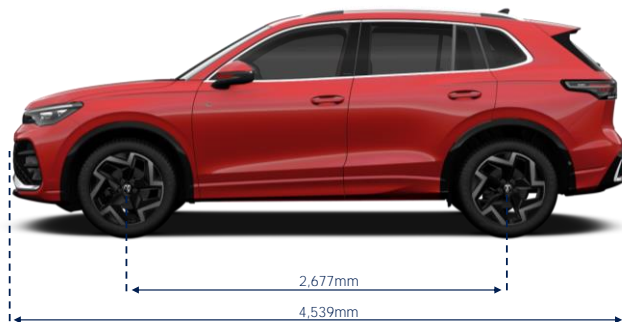

Technical Data	Life	R-Line	R-Line AWD
Engine type	4-Cylinder inline Turbo	4-Cylinder inline Turbo	4-Cylinder inline Turbo
Fuel type	Petrol (Minimum 95 RON)	Petrol (Minimum 95 RON)	Petrol (Minimum 95 RON)
Cubic capacity (cc)	1,395	1,395	1,984
Maximum power (kW) @ rpm	110kW (5,000-6,000)	110kW (5,000-6,000)	195kW (5,000-6,500)
Maximum torque (Nm) @ rpm	250Nm (1,500-3,500)	250Nm (1,500-3,500)	400Nm (1,650-4,350)
Drivetrain	Front Wheel Drive	Front Wheel Drive	4MOTION All Wheel Drive
Transmission	7 Speed DSG	7 Speed DSG	7 Speed DSG
Tare weight (kg)	1,483kg	1,483kg	1,645kg
Maximum Towing Capacity 12% gradient (Braked / Unbraked)	1,800kg / 750kg	1,800kg / 750kg	2,300kg / 750kg
Maximum down ball weight	100kg	100kg	100kg
Fuel tank capacity (L, approx.)	60	60	61
Combined fuel consumption (L/100km), 3P-WLTP converted§	8.5	8.5	8.6
Combined CO₂ emissions (g/km), 3P-WLTP converted§	192	192	196
Emission standard	Euro 6 (NEDC)	Euro 6 (NEDC)	EU6e (WLTP)
Start/stop system with regenerative braking	-	-	●
Luggage capacity (L) [rear seats up, rear bench forward / rear seats folded]	652 / 1,650	652 / 1,650	652 / 1,650
Ground clearance (mm)	169 mm	169 mm	176mm
5 year / 150,000 km (whichever occurs first) mechanical warranty, 5 year VW roadside assistance and 12 year anti-corrosion warranty	●	●	●
Volkswagen Service Plan - scheduled servicing for 3 years or up to 45,000km (whichever occurs first)	$1,345	$1,345	$1,645
Volkswagen Service Plan - scheduled servicing for 5 years or up to 75,000km (whichever occurs first)	$2,595	$2,595	$3,445