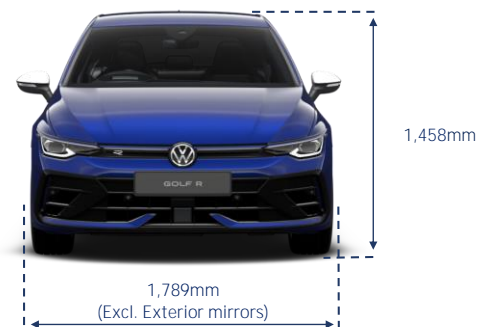

§Converted to WLTP-3P from official manufacturer's NEDC/WLTP tests using vehicles 1,666kg in weight.

Specifications and colours are as planned at February 2025 for Model Year 2025 and subject to change without notice or obligation.

=Please note figures are sourced from overseas data where equipment levels by model variant may vary.

Technical Data	R
Engine type	4-cylinder inline turbo
Fuel type	Petrol (minimum 98 RON)
Cubic capacity (cc)	1,984
Maximum power (kW) @ rpm	245kW (5,600-6,500)
Maximum torque (Nm) @ rpm	420Nm (2,100-5,500)
Drivetrain	4MOTION All Wheel Drive with Torque Vectoring
Transmission	7 Speed DSG
0 - 100 km/h	4.6s
Maximum speed	250 km/h
Tare weight (kg)	1,590
Maximum Towing Capacity 12% gradient (Braked / Unbraked)	N/A
Luggage capacity (L) (rear seats upright/rear seats folded)=	341/1,197
Fuel tank capacity (L, approx.)	56L
Combined fuel consumption (L/100km), 3P-WLTP converted§	8.4
Combined CO₂ emissions (g/km), 3P-WLTP converted§	191
Emission standard	EU6e (WLTP)
Automatic start/stop system with regenerative braking	●
5-year/150,000 km (whichever occurs first) mechanical warranty,	
5-year Volkswagen roadside assistance and 12-year anti-corrosion warranty	●