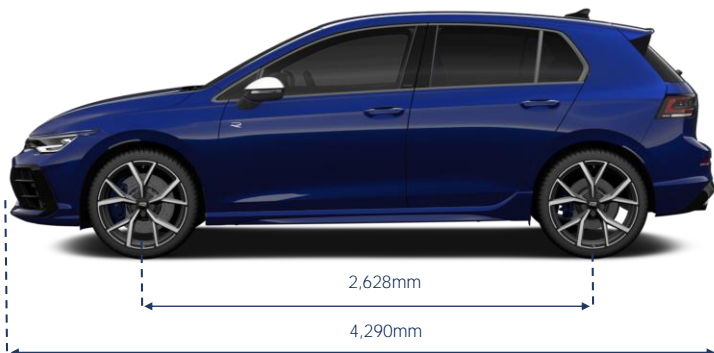

§Converted to WLTP-3P from official manufacturer's NEDC/WLTP tests using vehicles 1,666kg in weight.

Specifications and colours are as planned at February 2025 for Model Year 2025 and subject to change without notice or obligation.

=Please note figures are sourced from overseas data where equipment levels by model variant may vary.

Technical Data	R
Engine type	4-cylinder inline turbo
Fuel type	Petrol (minimum 98 RON)
Cubic capacity (cc)	1,984
Maximum power (kW) @ rpm	245kW (5,600-6,500)
Maximum torque (Nm) @ rpm	420Nm (2,100-5,500)
Drivetrain	4MOTION All Wheel Drive with Torque Vectoring
Transmission	7 Speed DSG
0 - 100 km/h	4.6s
Maximum speed	250 km/h
Tare weight (kg)	1,590
Maximum Towing Capacity 12% gradient (Braked / Unbraked)	N/A
Luggage capacity (L) (rear seats upright/rear seats folded)=	341/1,197
Fuel tank capacity (L, approx.)	56L
Combined fuel consumption (L/100km), 3P-WLTP converted§	8.4
Combined CO₂ emissions (g/km), 3P-WLTP converted§	191
Emission standard	EU6e (WLTP)
Automatic start/stop system with regenerative braking	●
5-year/150,000 km (whichever occurs first) mechanical warranty,	
5-year Volkswagen roadside assistance and 12-year anti-corrosion warranty	●