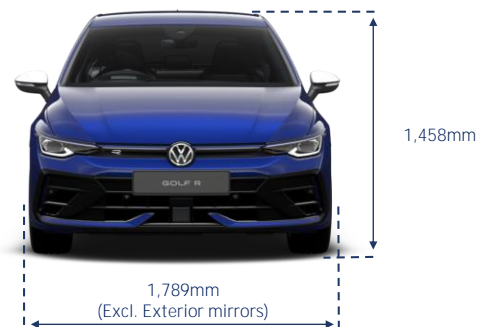

Specifications and colours are as planned at November 2024 for Model Year 2025 and subject to change without notice or obligation.

≠Please note figures are sourced from overseas data where equipment levels by model variant may vary.

Technical Data		R
Engine type		4-cylinder inline turbo
Fuel type		Petrol (minimum 98 RON)
Cubic capacity (cc)		1,984
Maximum power (kW) @ rpm		245kW (5,600-6,500)
Maximum torque (Nm) @ rpm		420Nm (2,100-5,500)
Drivetrain		4MOTION All Wheel Drive with Torque Vectoring
Transmission		7 Speed DSG
0 - 100 km/h		4.6s
Maximum speed		250 km/h
Tare weight (kg)		1,590
Trailer load limit 12% gradient (kg) (braked/unbraked)		N/A
Luggage capacity (L) (rear seats upright/rear seats folded)=		341/1,197
Fuel tank capacity (L, approx.)		56L
Combined fuel consumption (L/100km), 3P-WLTP converted§		8.4
Combined CO₂ emissions (g/km), 3P-WLTP converted§		191
Emission standard		EU6e (WLTP)
Automatic start/stop system with regenerative braking		●
5-year/150,000 km (whichever occurs first) mechanical warranty,		●
5-year Volkswagen roadside assistance and 12-year anti-corrosion warranty		●
Volkswagen Service Plan - scheduled servicing for 3 years or up to 45,000km (whichever occurs first)		$1,645
Volkswagen Service Plan - scheduled servicing for 5 years or up to 75,000km (whichever occurs first)		$3,145