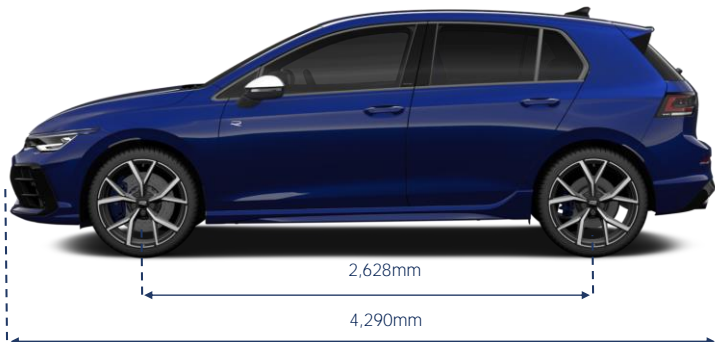

Specifications and colours are as planned at November 2024 for Model Year 2025 and subject to change without notice or obligation.

≠Please note figures are sourced from overseas data where equipment levels by model variant may vary.

Technical Data		R
Engine type		4-cylinder inline turbo
Fuel type		Petrol (minimum 98 RON)
Cubic capacity (cc)		1,984
Maximum power (kW) @ rpm		245kW (5,600-6,500)
Maximum torque (Nm) @ rpm		420Nm (2,100-5,500)
Drivetrain		4MOTION All Wheel Drive with Torque Vectoring
Transmission		7 Speed DSG
0 - 100 km/h		4.6s
Maximum speed		250 km/h
Tare weight (kg)		1,590
Trailer load limit 12% gradient (kg) (braked/unbraked)		N/A
Luggage capacity (L) (rear seats upright/rear seats folded)=		341/1,197
Fuel tank capacity (L, approx.)		56L
Combined fuel consumption (L/100km), 3P-WLTP converted§		8.4
Combined CO₂ emissions (g/km), 3P-WLTP converted§		191
Emission standard		EU6e (WLTP)
Automatic start/stop system with regenerative braking		●
5-year/150,000 km (whichever occurs first) mechanical warranty,		●
5-year Volkswagen roadside assistance and 12-year anti-corrosion warranty		●
Volkswagen Service Plan - scheduled servicing for 3 years or up to 45,000km (whichever occurs first)		$1,645
Volkswagen Service Plan - scheduled servicing for 5 years or up to 75,000km (whichever occurs first)		$3,145