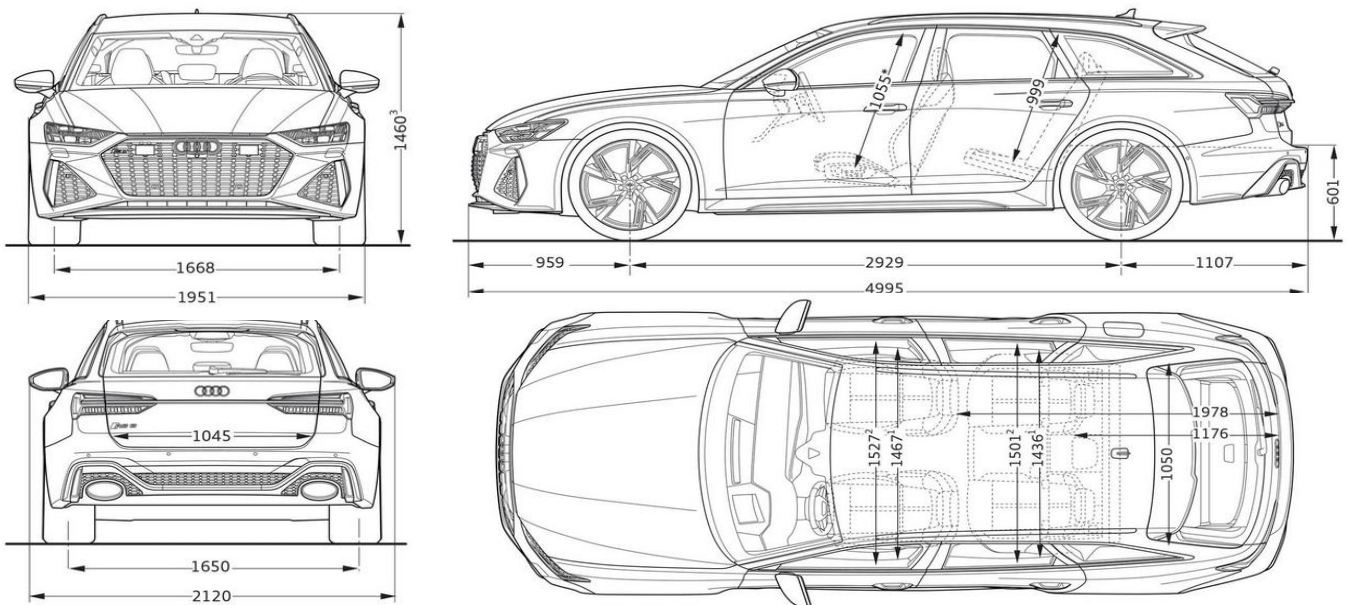

Technical Information

Powertrain

Engine displacement in cc	3,996
Max. power output in kW	463
Max. torque in Nm	850
Transmission type	8-Speed Tiptronic
Drive type	quattro
Acceleration - 0-100 km/h in seconds	3.4
Top speed in km/h	250

³ The figures provided are converted using official NZ Government calculator to 3P-WLTP from official manufacturer's 4P WLTP or NEDC tests in accordance with EU legislation.

Dimensions & Capacities

Number of seating positions	5
Luggage capacity behind 2nd / 1st row in litres	548 / 1,658