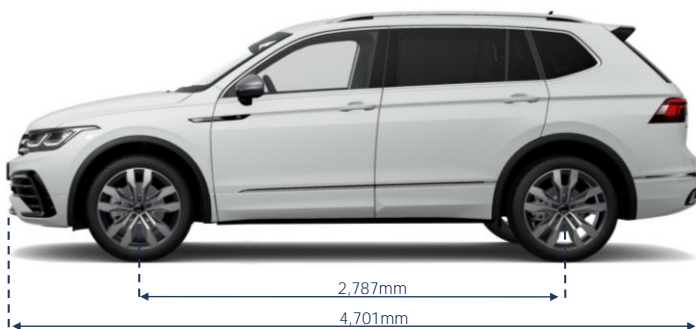

Technical Data	Style AWD	R-Line AWD
Engine Type	4-Cylinder inline Turbo	4-Cylinder inline Turbo
Fuel Type	Petrol (Minimum 95 RON)	Petrol (Minimum 95 RON)
Cubic Capacity (cc)	1,984	1,984
Maximum Power (kW) @ rpm	140kW (4,200-6,000)	180kW (5,000-6,500)
Maximum Torque (Nm) @ rpm	320Nm (1,500-4,100)	370Nm (1,600-4,300)
Drivetrain	4MOTION All Wheel Drive	4MOTION All Wheel Drive
Transmission	7 Speed DSG	7 Speed DSG
Tare weight (kg)	1,737	1,742
Trailer load limit 12% gradient (Braked / Unbraked)	2,500kg / 750kg	2,500kg / 750kg
Fuel tank capacity (L, approx.)	63	63
Combined Fuel consumption (L/100km), 3P-WLTP converted§	8.4	9.0
Combined CO₂ emissions (g/km), 3P-WLTP converted§	190	203
Emission standard	Euro 6 (WLTP)	Euro 6 (WLTP)
Luggage capacity (L) (with folded 3rd row & 2nd row pushed forward / with folded 3rd row and folded 2nd row)	700 / 1,775	700 / 1,775
5 year / 150,000 km (whichever occurs first) mechanical warranty, 5 year VW roadside assistance and 12 year anti-corrosion warranty	●	●
Volkswagen Service Plan - Scheduled Servicing for 3 years or up to 45,000km (whichever occurs first)	$1,645	$1,645
Volkswagen Service Plan - Scheduled Servicing for 5 years or up to 75,000km (whichever occurs first)	$3,445	$3,445