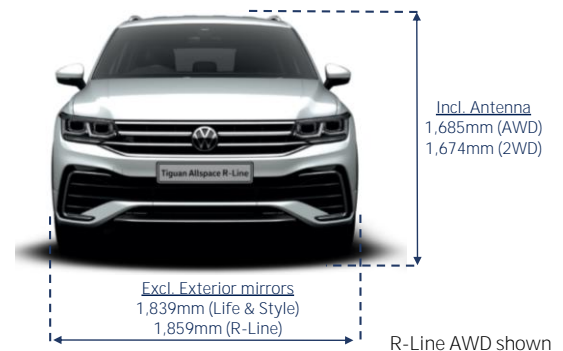

Technical Data	Style AWD	R-Line AWD
Engine Type	4-Cylinder inline Turbo	4-Cylinder inline Turbo
Fuel Type	Petrol (Minimum 95 RON)	Petrol (Minimum 95 RON)
Cubic Capacity (cc)	1,984	1,984
Maximum Power (kW) @ rpm	140kW (4,200-6,000)	180kW (5,000-6,500)
Maximum Torque (Nm) @ rpm	320Nm (1,500-4,100)	370Nm (1,600-4,300)
Drivetrain	4MOTION All Wheel Drive	4MOTION All Wheel Drive
Transmission	7 Speed DSG	7 Speed DSG
Tare weight (kg)	1,737	1,742
Trailer load limit 12% gradient (Braked / Unbraked)	2,500kg / 750kg	2,500kg / 750kg
Fuel tank capacity (L, approx.)	63	63
Combined Fuel consumption (L/100km), 3P-WLTP converted§	8.4	9.0
Combined CO₂ emissions (g/km), 3P-WLTP converted§	190	203
Emission standard	Euro 6 (WLTP)	Euro 6 (WLTP)
Luggage capacity (L) (with folded 3rd row & 2nd row pushed forward / with folded 3rd row and folded 2nd row)	700 / 1,775	700 / 1,775
5 year / 150,000 km (whichever occurs first) mechanical warranty, 5 year VW roadside assistance and 12 year anti-corrosion warranty	●	●
Volkswagen Service Plan - Scheduled Servicing for 3 years or up to 45,000km (whichever occurs first)	$1,645	$1,645
Volkswagen Service Plan - Scheduled Servicing for 5 years or up to 75,000km (whichever occurs first)	$3,445	$3,445